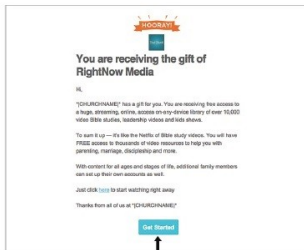

BIBLE STUDY LIBRARY

rightnow MEDIA
 — QUICK START GUIDE —

- 1 Look for an email with an invitation to register for your free RightNow Media account.
- 2 You will receive a return email with your invitation to register for RightNow Media.